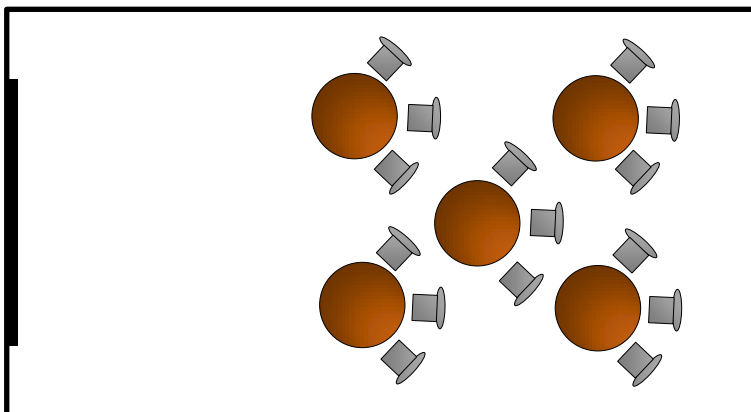

Room Layout Guide

Theatre Style

Maximum capacity for this style of room – 25 delegates

Boardroom Style

Maximum capacity for this style of room – 18 delegates

Cabaret Style

Maximum capacity for this style of room – 20 delegates

Horseshoe (u-shaped)

Maximum capacity for this style of room – 12 delegates