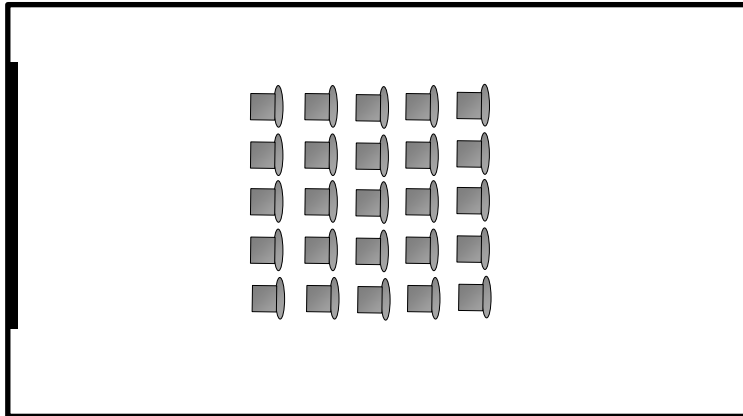

Room Layout Guide

Theatre Style

Maximum capacity for this style of room – 25 delegates

Boardroom Style

Maximum capacity for this style of room – 18 delegates

Cabaret Style

Maximum capacity for this style of room – 20 delegates

Horseshoe (u-shaped)

Maximum capacity for this style of room – 12 delegates