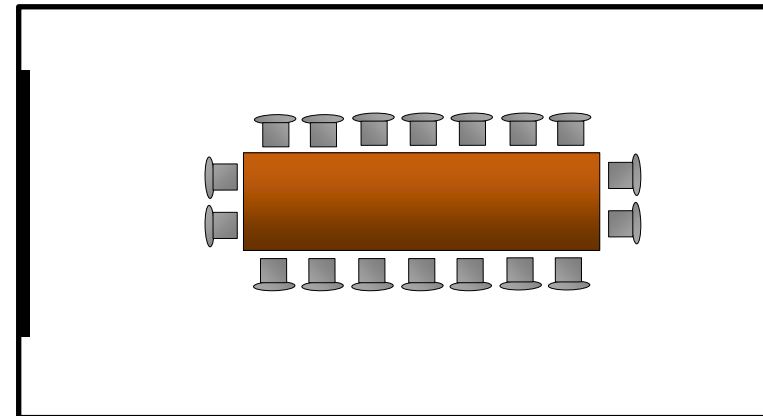

Room Layout Guide

Theatre Style

Maximum capacity for this style of room – 25 delegates

Boardroom Style

Maximum capacity for this style of room – 18 delegates

Cabaret Style

Maximum capacity for this style of room – 20 delegates

Horseshoe (u-shaped)

Maximum capacity for this style of room – 12 delegates