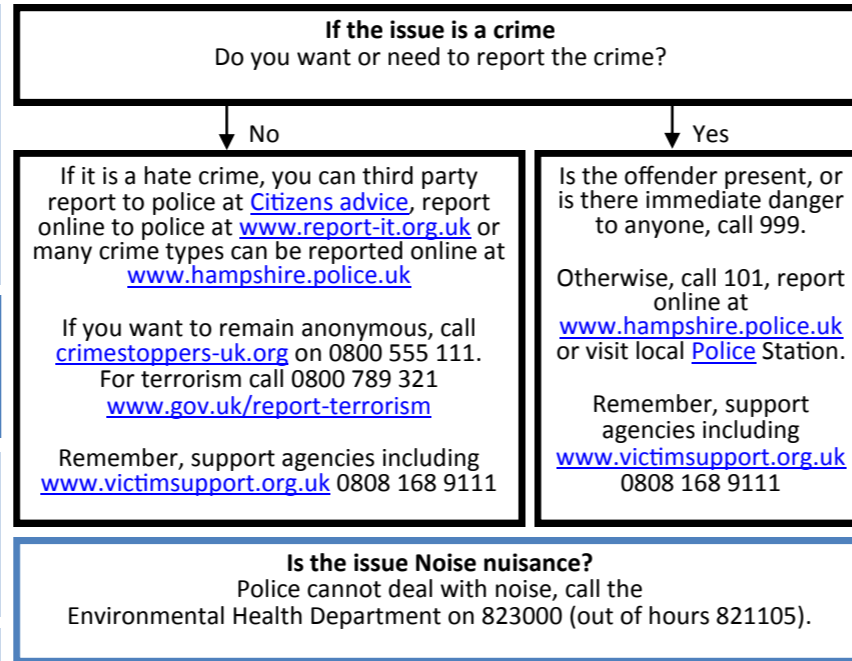

Is the issue with a dog?
Dog bites, aggression & banned breeds notify [police](#) on 101 (999 in an emergency). Cruelty & neglect to [www.rspca.org.uk](#) on 0300 1234 999 or Police on 101.
Dog leads, collars, ID tags, micro-chipping, dog fouling, noise nuisance from dogs, stray dogs, & dog exclusion zones, notify [local authority](#) on 821000 (821105 out of hours).

Is the issue Domestic Abuse?
If violence is heard or witnessed, or the victim wants [police](#) call 999 (only use 101 if there is no risk and the suspect has left).
If the victim does not want police and the abuse is not witnessed: [National Domestic Violence Helpline](#) on 0808 2000 247. The You Trust 0800 234 6266 [theyoustrust.org.uk](#). WightDASH 01983 825981 ([www.wightdash.co.uk](#)).
National advice [www.ncdv.org.uk](#) and or [www.womensaid.org.uk](#). Forced marriage [karmanirvana.org.uk](#) 08005999247. If someone is being forced abroad to marry, call Forced Marriage Unit 020 700 80151 [fmu@fcu.gov.uk](#).
LGBTQI+ domestic abuse (GALOP [www.galop.org.uk](#)) 0800 999 5428. Male domestic abuse victims [www.mensadvice.org.uk](#) 0808 801 0327. Stalking, revenge porn (Suzy Lamplugh [www.suzylamplugh.org](#)) 0345 600 0459. Men who want to stop being abusers ([respectphoneline.org.uk](#)) 0808 802 4040. Concerns about children (NSPCC [www.nspcc.org.uk](#)) 0808 800 5000. Childline [childline.org.uk](#) 0800 1111.