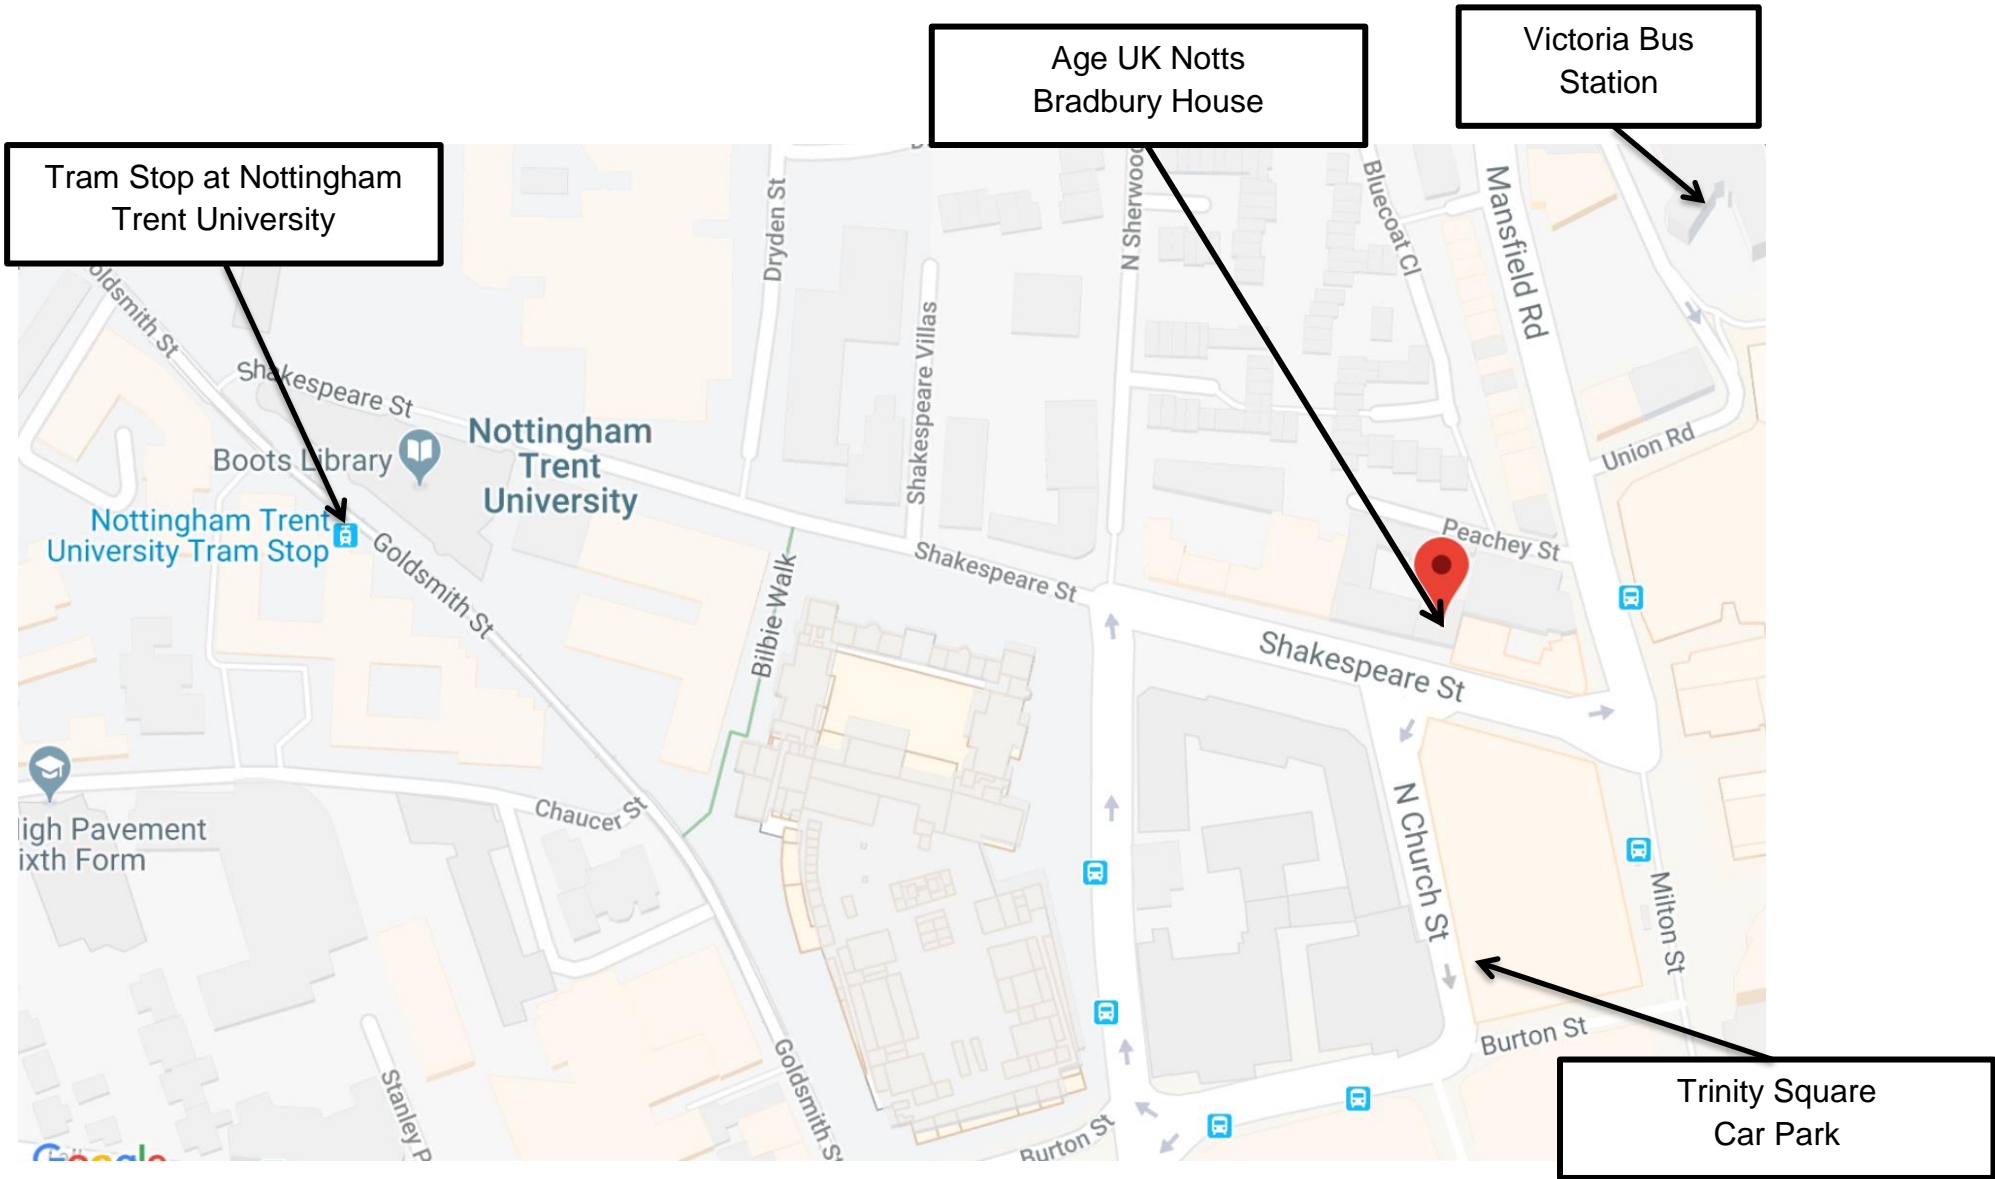

Public transport

By Tram

Alight at Nottingham Trent University stop, we are a 5-minute walk, walk along Goldsmith Street towards Shakespeare Street, walk along Shakespeare Street until you see Bradbury House on the left-hand side.

By Bus

Buses may arrive in the Victoria Bus Station, we are a 4-minute walk. Walk along York St towards Union Rd, turn right along Union Road to Mansfield Road, cross the road using the pedestrian traffic lights, turn left along Mansfield Road and

then right into Shakespeare Street, Bradbury House is a short distance on your right after the YMCA.

By rail

Nottingham Railway Station is approximately 10 minutes by Taxi or 17 minutes on foot.

- Walk north on Carrington St towards Station St (0.2 mi)
- Turn left onto Collin St/A6008 (125 ft)
- Turn right towards Lister Gate (305 ft)
- Continue onto Lister Gate (449 ft)
- Continue onto Albert St (282 ft)
- Turn right onto St Peter's Gate (56 ft)
- Turn left onto Exchange Walk (315 ft)
- Turn left onto S Parade (49 ft)
- Turn right onto King St (397 ft)
- Turn right to stay on King St (335 ft)
- Turn right onto Upper Parliament St/A6008 (56 ft)
- Turn left onto King's Walk (194 ft)
- Turn right onto Forman St (49 ft)
- Turn left onto Trinity Row (240 ft)
- Turn right onto Burton St (23 ft)
- Turn left onto N Church St (338 ft)
- You will see Bradbury House opposite the end of North Church Street.