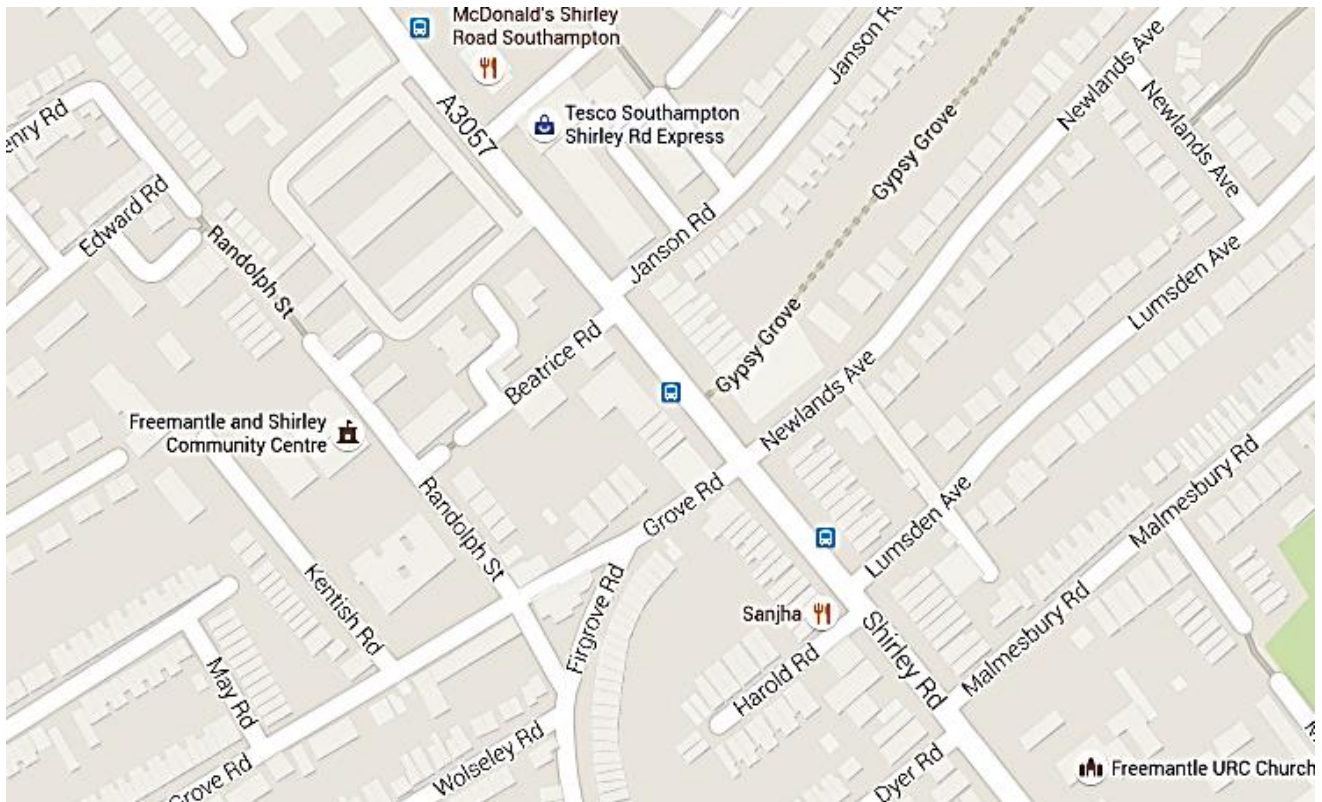

Freemantle Computer Club

Computers made fun for the over 50s!

At Freemantle & Shirley Community Centre,
Randolph Street, Southampton, SO15 3HE

- Learn the basics from our friendly tutors
- Sessions every Friday from 10am-12pm
- £3.00 suggested contribution per session – tea, coffee and biscuits included
- If you have a laptop or a tablet please bring it with you
- We also have loan tablets on site

For further information contact us or drop in
023 8036 8636

Directions to Freemantle & Shirley Community Centre

- **By Bus** – Any bus that travels between Shirley and the Civic Centre passes within a two minute walk (ask for Grove Road)
- **By car** – Turn into Grove Road from Shirley High Street (next to Harrups) then take the first right next to Lloyds Pharmacy and we are next door to Grove Road Medical Practice on the left-hand side.
- **On foot** – We are just off Shirley High Street, near Shirley Swimming Pool
- **Parking** – There is very limited parking on site, but street parking nearby