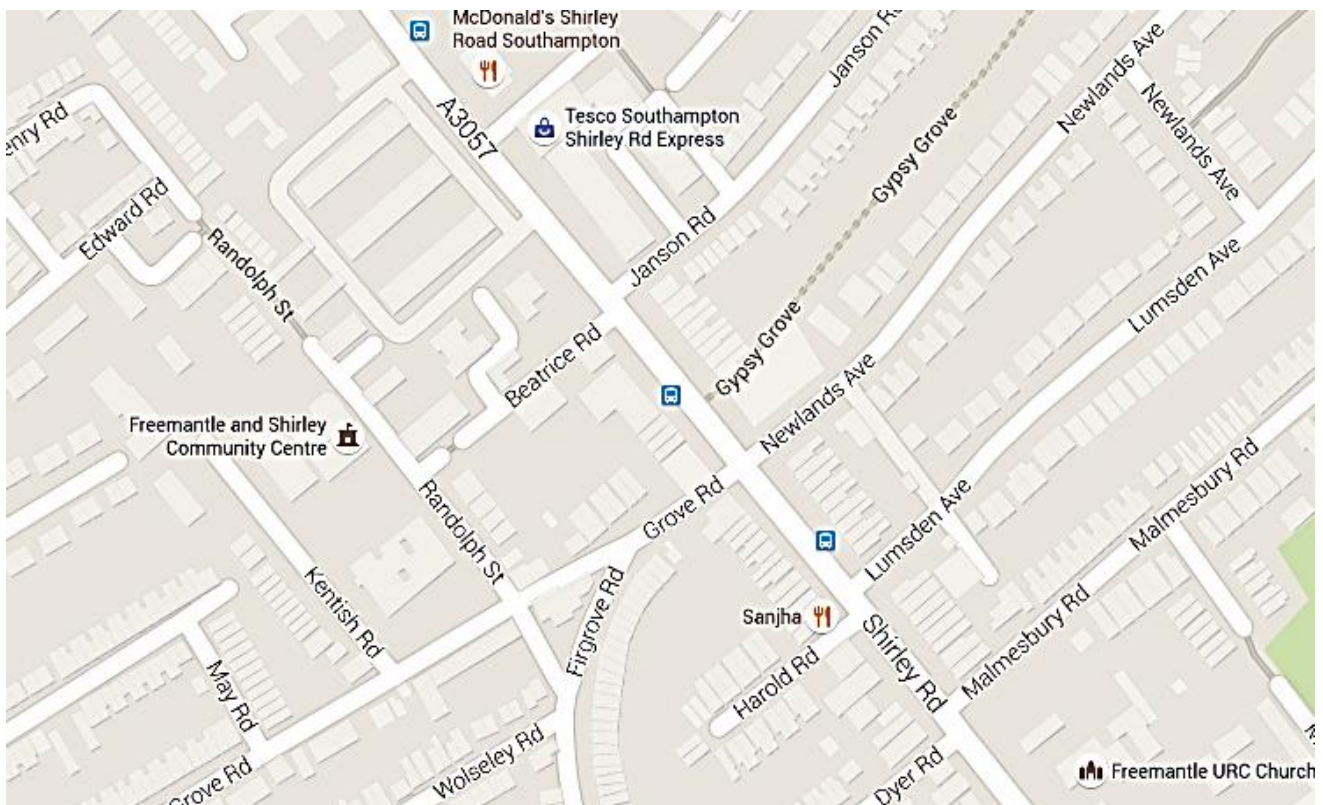

Freemantle Computer Club

Computers made fun for the over 50s!

At Freemantle & Shirley Community Centre,
Randolph Street, Southampton, SO15 3HE

- Learn the basics from our friendly tutors
- Sessions every Friday from 1pm-3pm
- £3.00 suggested contribution per session – tea, coffee and biscuits included
- If you have a laptop or a tablet please bring it with you
- We also have desktops on site

For further information contact us or drop in
023 8036 8636

Directions to Freemantle & Shirley Community Centre

- **By Bus** – Any bus that travels between Shirley and the Civic Centre passes within a two minute walk (ask for Grove Road)
- **By car** – Turn into Grove Road from Shirley High Street (next to Harrups) then take the first right next to Lloyds Pharmacy and we are next door to Grove Road Medical Practice on the left-hand side.
- **On foot** – We are just off Shirley High Street, near Shirley Swimming Pool
- **Parking** – There is very limited parking on site, but street parking nearby