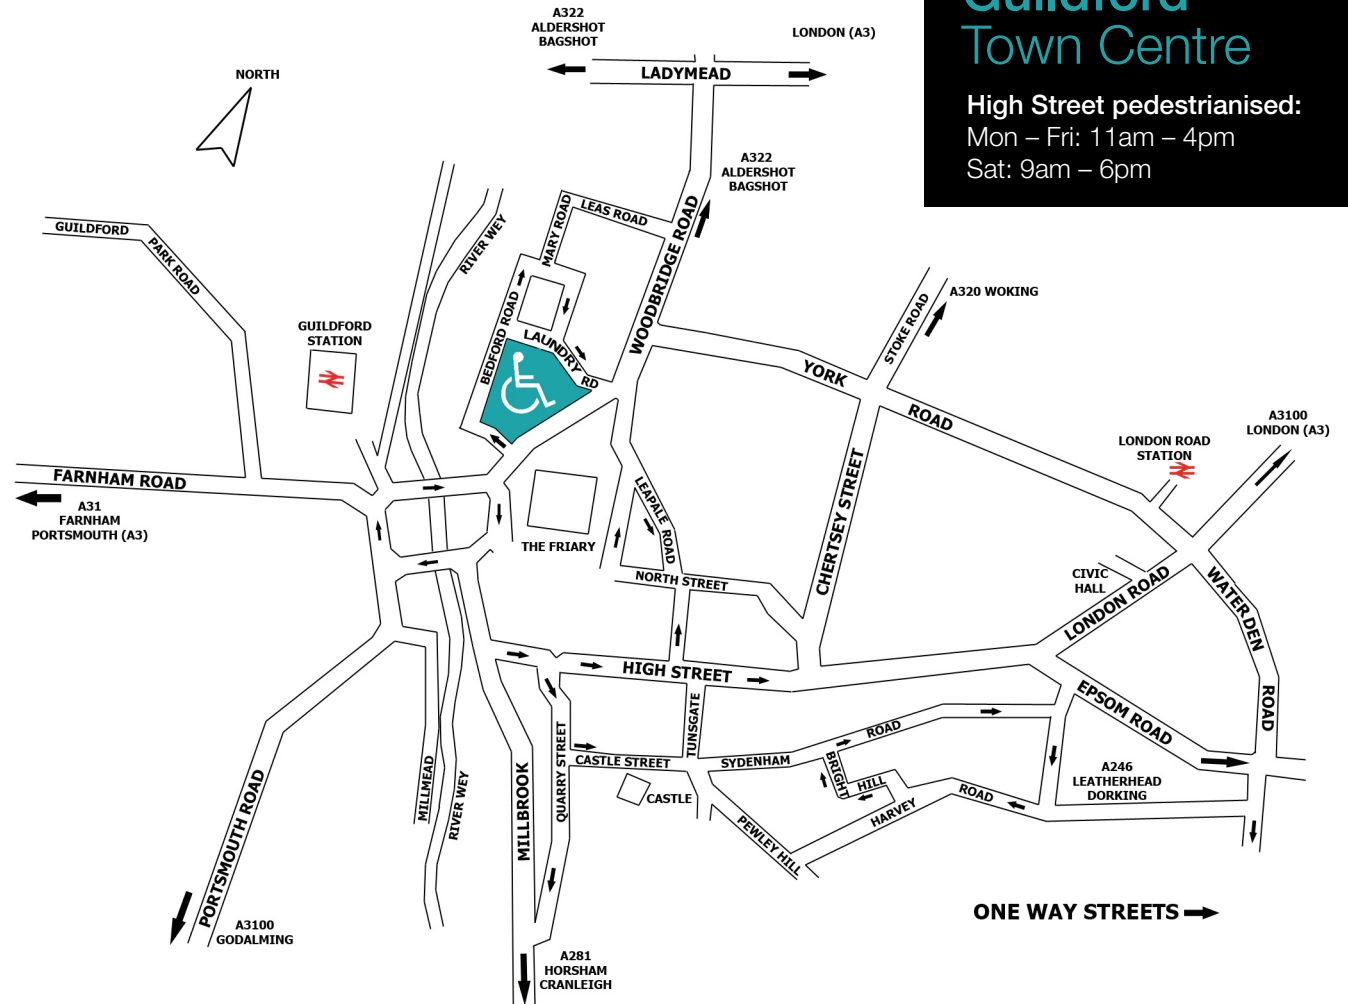

Where is Guildford Shopmobility?

Guildford Shopmobility is situated on **level 3 of the Bedford Road Car Park** with access from the Laundry Road and is well signposted from the outskirts of the town. Toilet facilities are sited within the car park.

It has its own free of charge car parking area alongside the office. A pedestrian ramp leads directly to the Friary Shopping Centre and other areas of the town.

Guildford Town Centre

High Street pedestrianised:
 Mon – Fri: 11am – 4pm
 Sat: 9am – 6pm