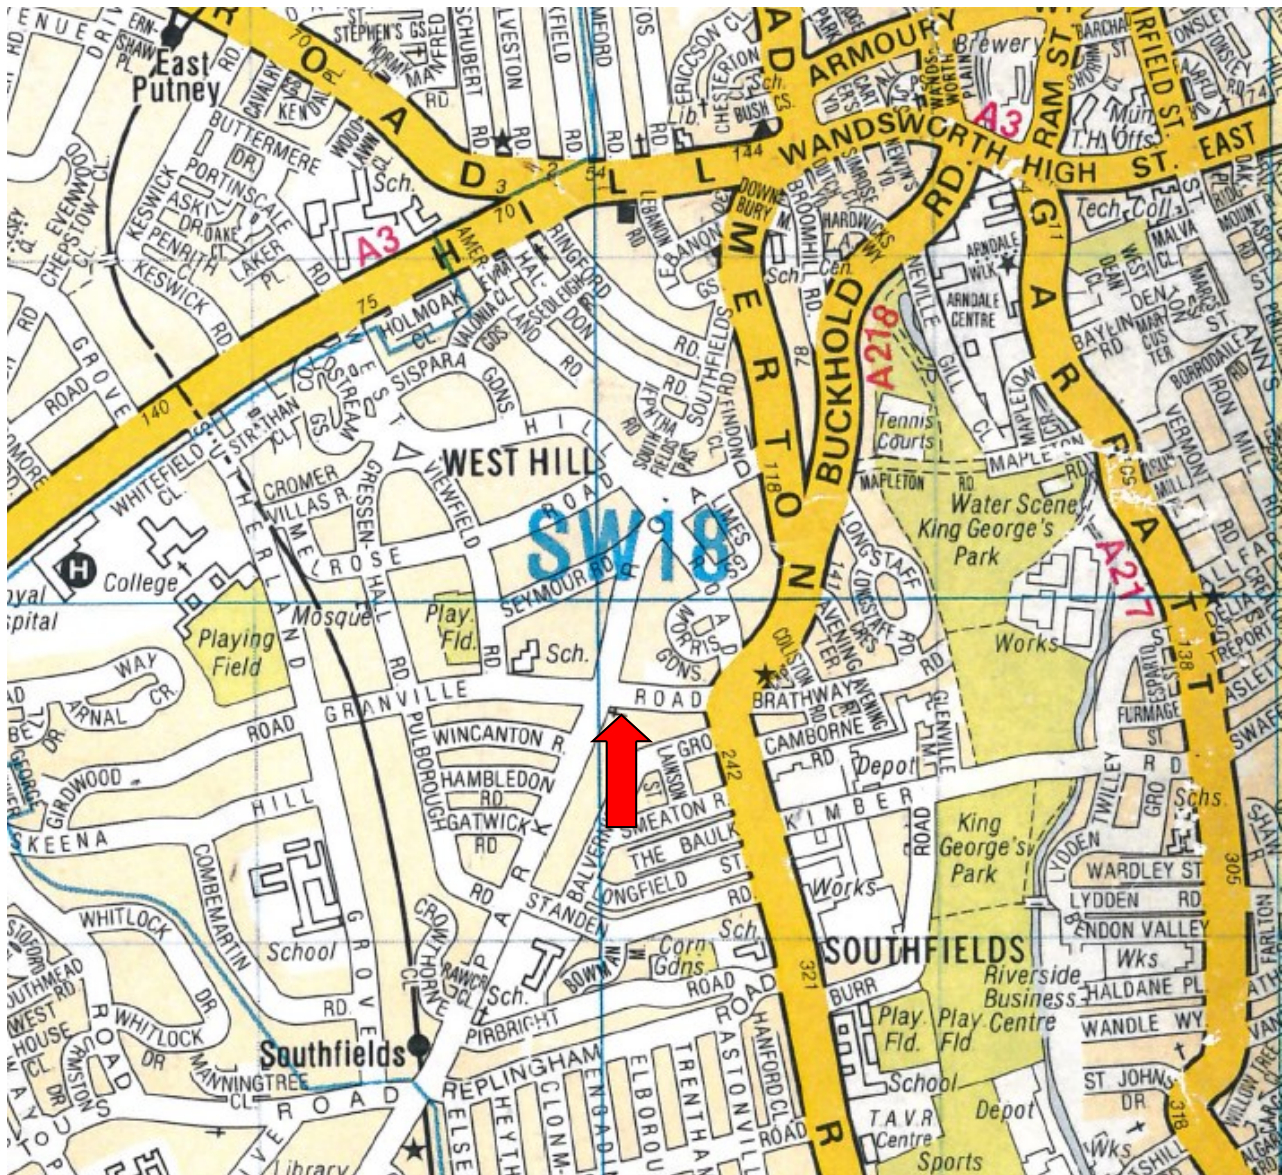

***You are warmly invited to attend
Age UK Wandsworth's
Annual General Meeting 2019***

Tuesday 26th November 2019

11.00-13.00

(Registration from 10.45)

St Michael's Church

**71 Wimbledon Park Road (entrance on Granville Rd)
SW18 5TT**

Registered charity no: 1069406

Map and Travel information

St Michael's Church, Granville Road, SW18 5TT

By Tube:

Southfields Station (district line) 5-10mins walk

By Bus:

39—towards Putney Bridge or Clapham Junction. Stop E—Granville Rd

639—towards Danebury Ave. or St John Bosco College. Stop E—Granville Rd

156—towards Wimbledon or Vauxhall. Stop L—Park Tavern

By Car:

Parking is free in the marked bays of some surrounding roads until 2pm.